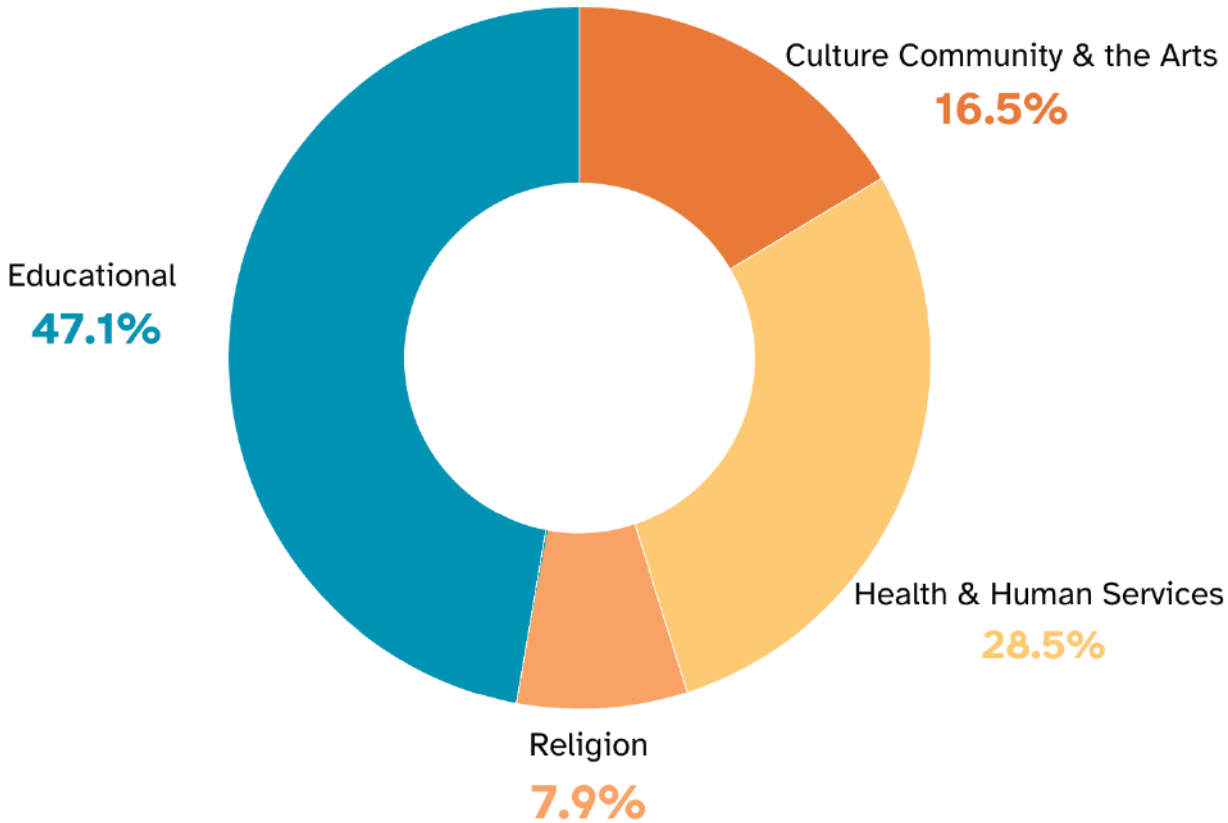

2022 GRANTS

\$29.4 Million
in assets under management & administration

\$24.2 Million
awarded in grants & scholarships from 1995–2022

\$53.6 Million
managed since inception

PHILANTHROPY AWARD RECIPIENTS

Each year, the Central Pennsylvania Community Foundation recognizes an outstanding person(s) in our midst who exemplifies our mission.